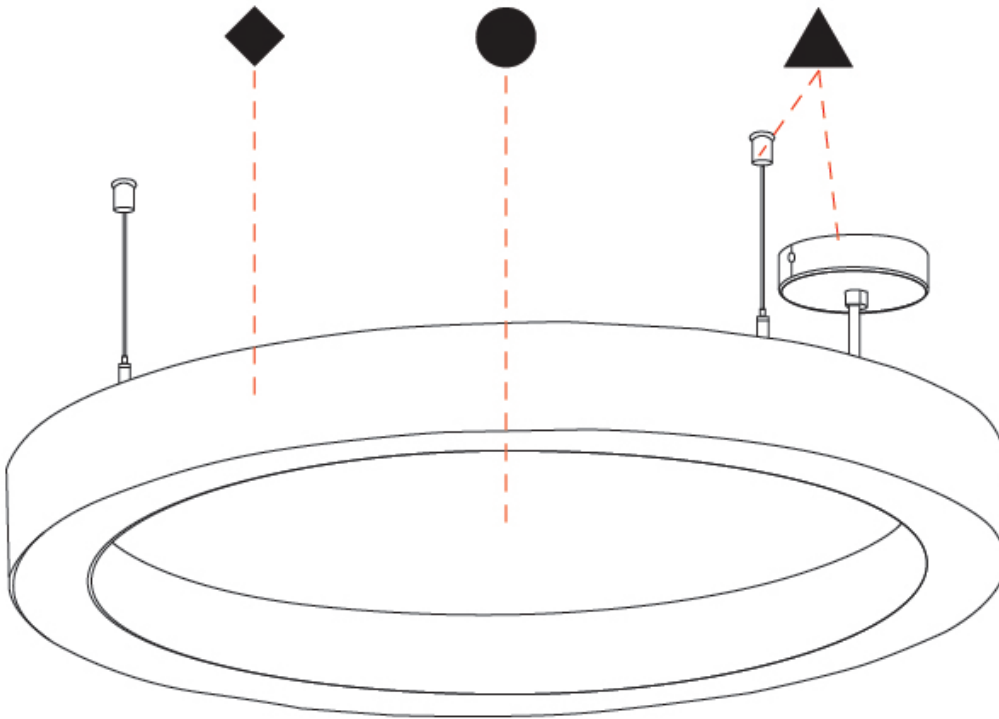

GLORIOUS SLIM ACOUSTIC SUSPENSION

A300380-

PROJECT	_____
TYPE	_____
SPECIFIER	_____
QUANTITY	_____
DATE	_____